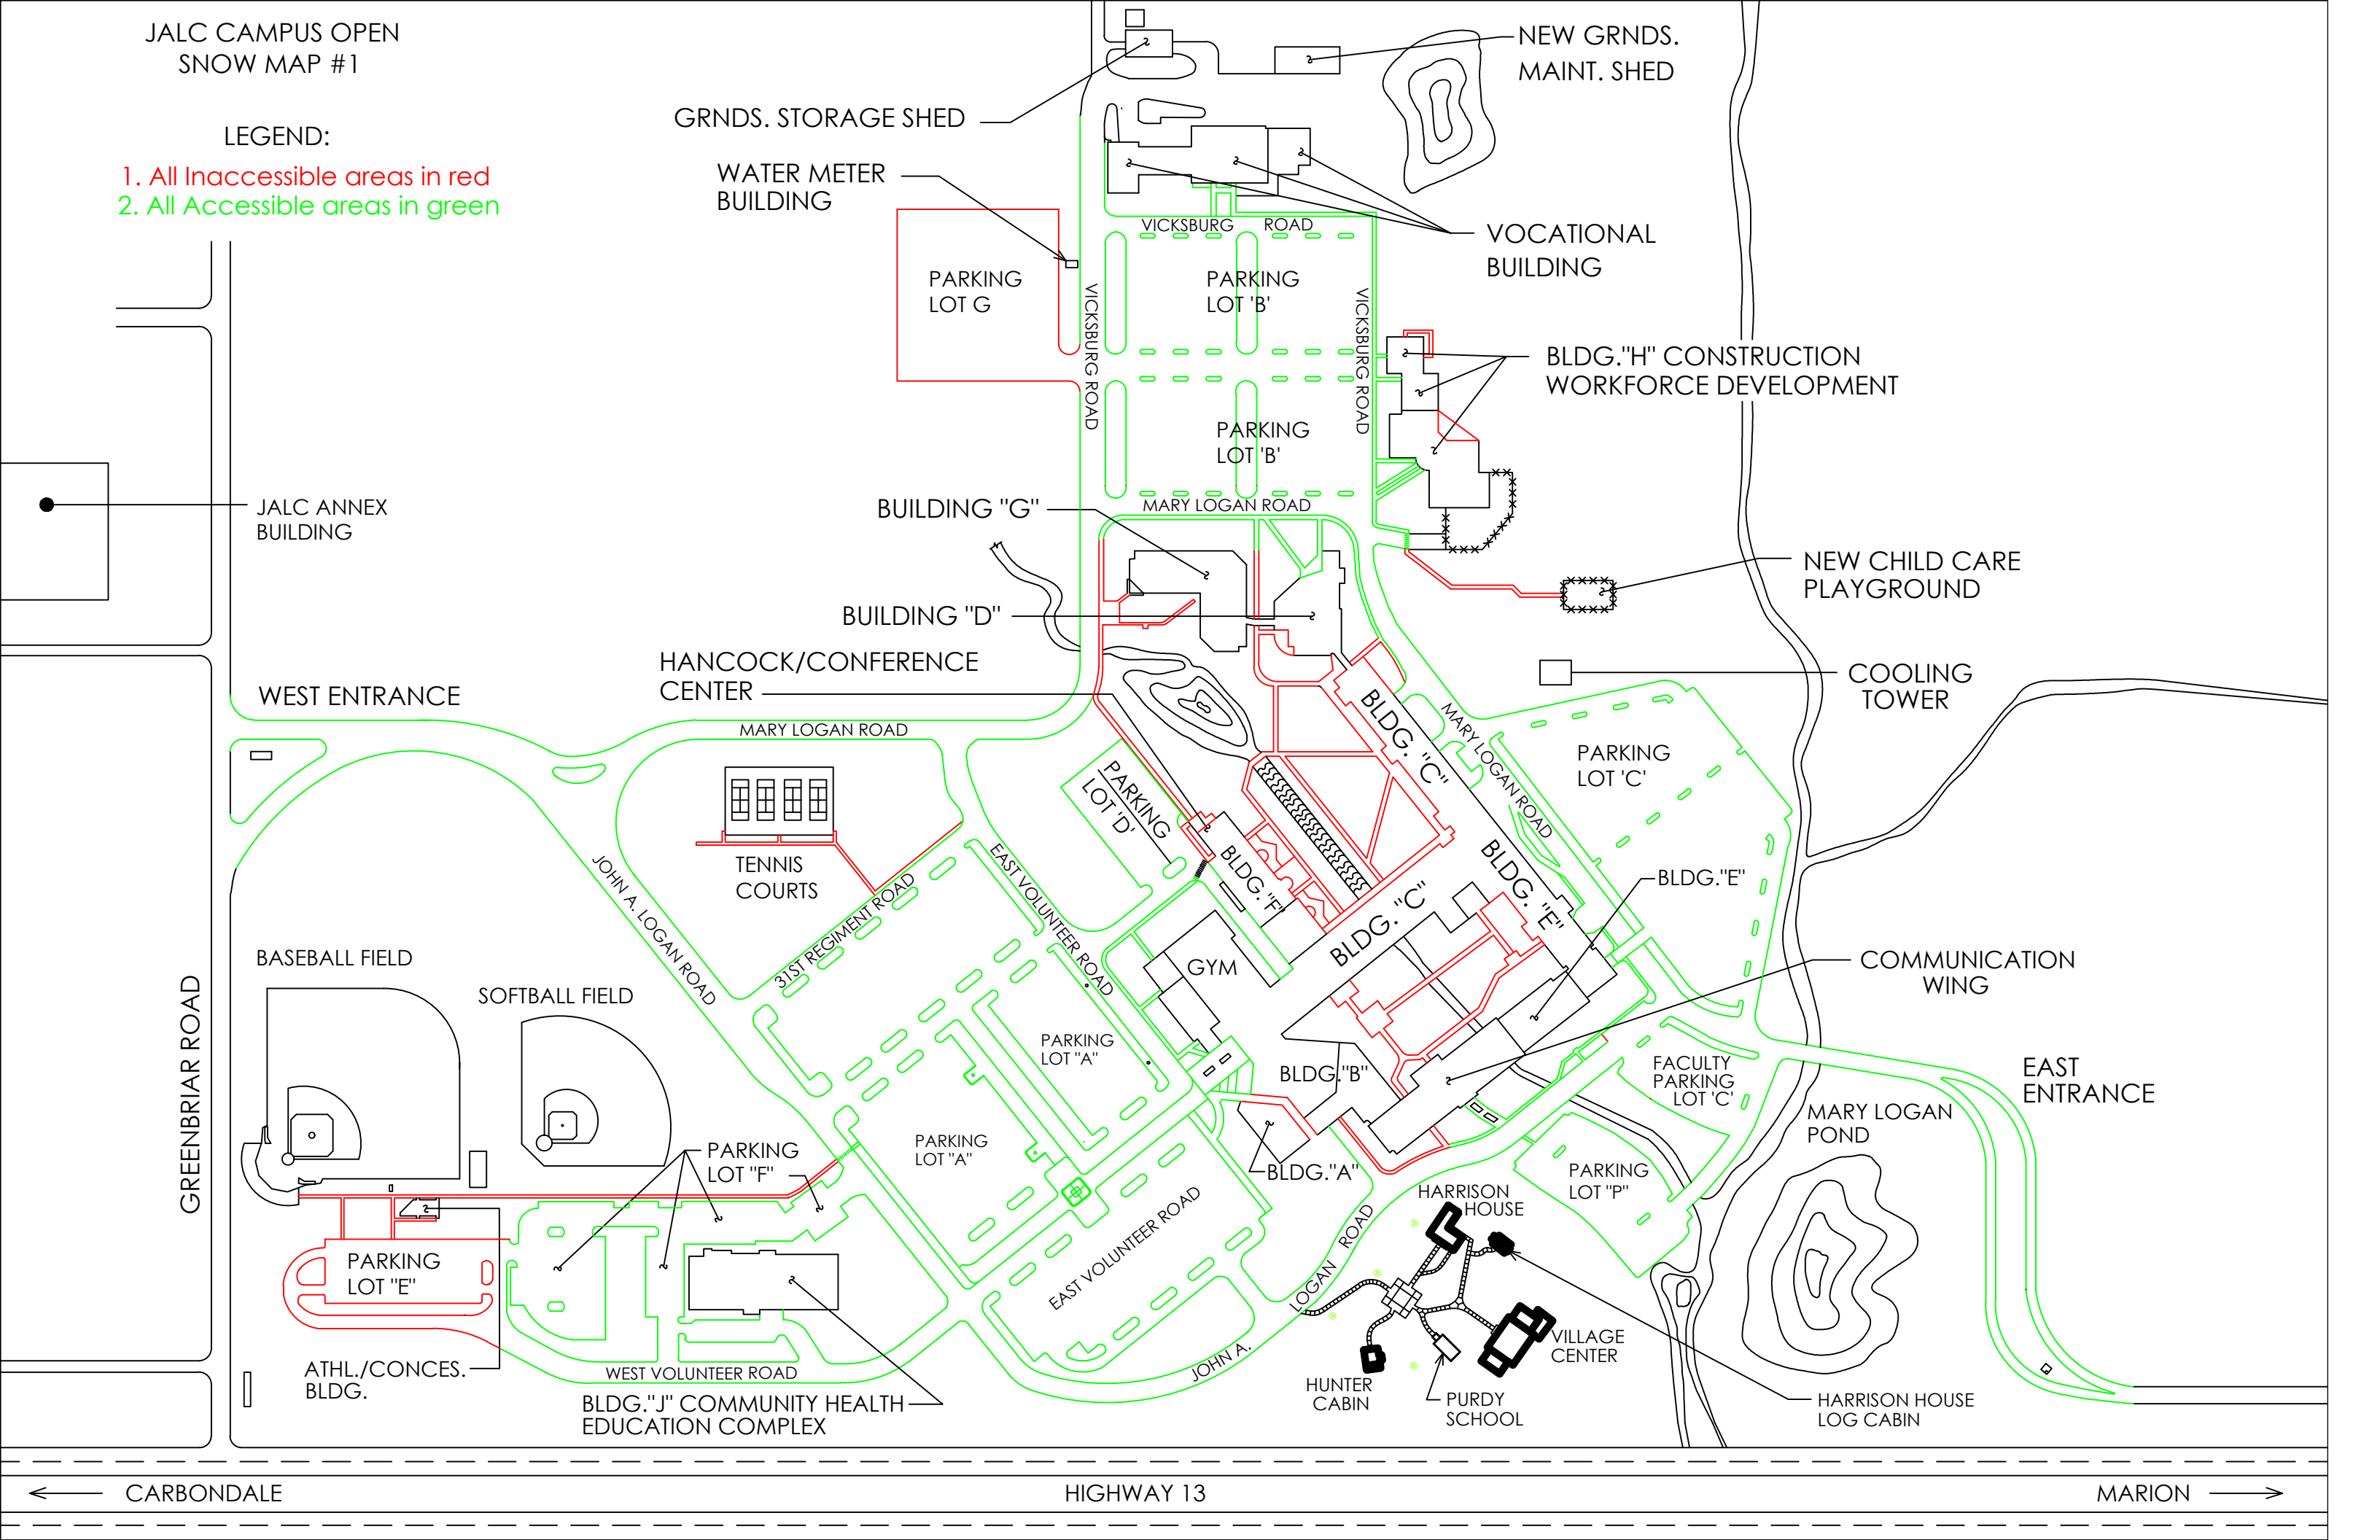

JALC CAMPUS OPEN
SNOW MAP #1

LEGEND:

- 1. All Inaccessible areas in red
- 2. All Accessible areas in green

← CARBONDALE

HIGHWAY 13

MARION →