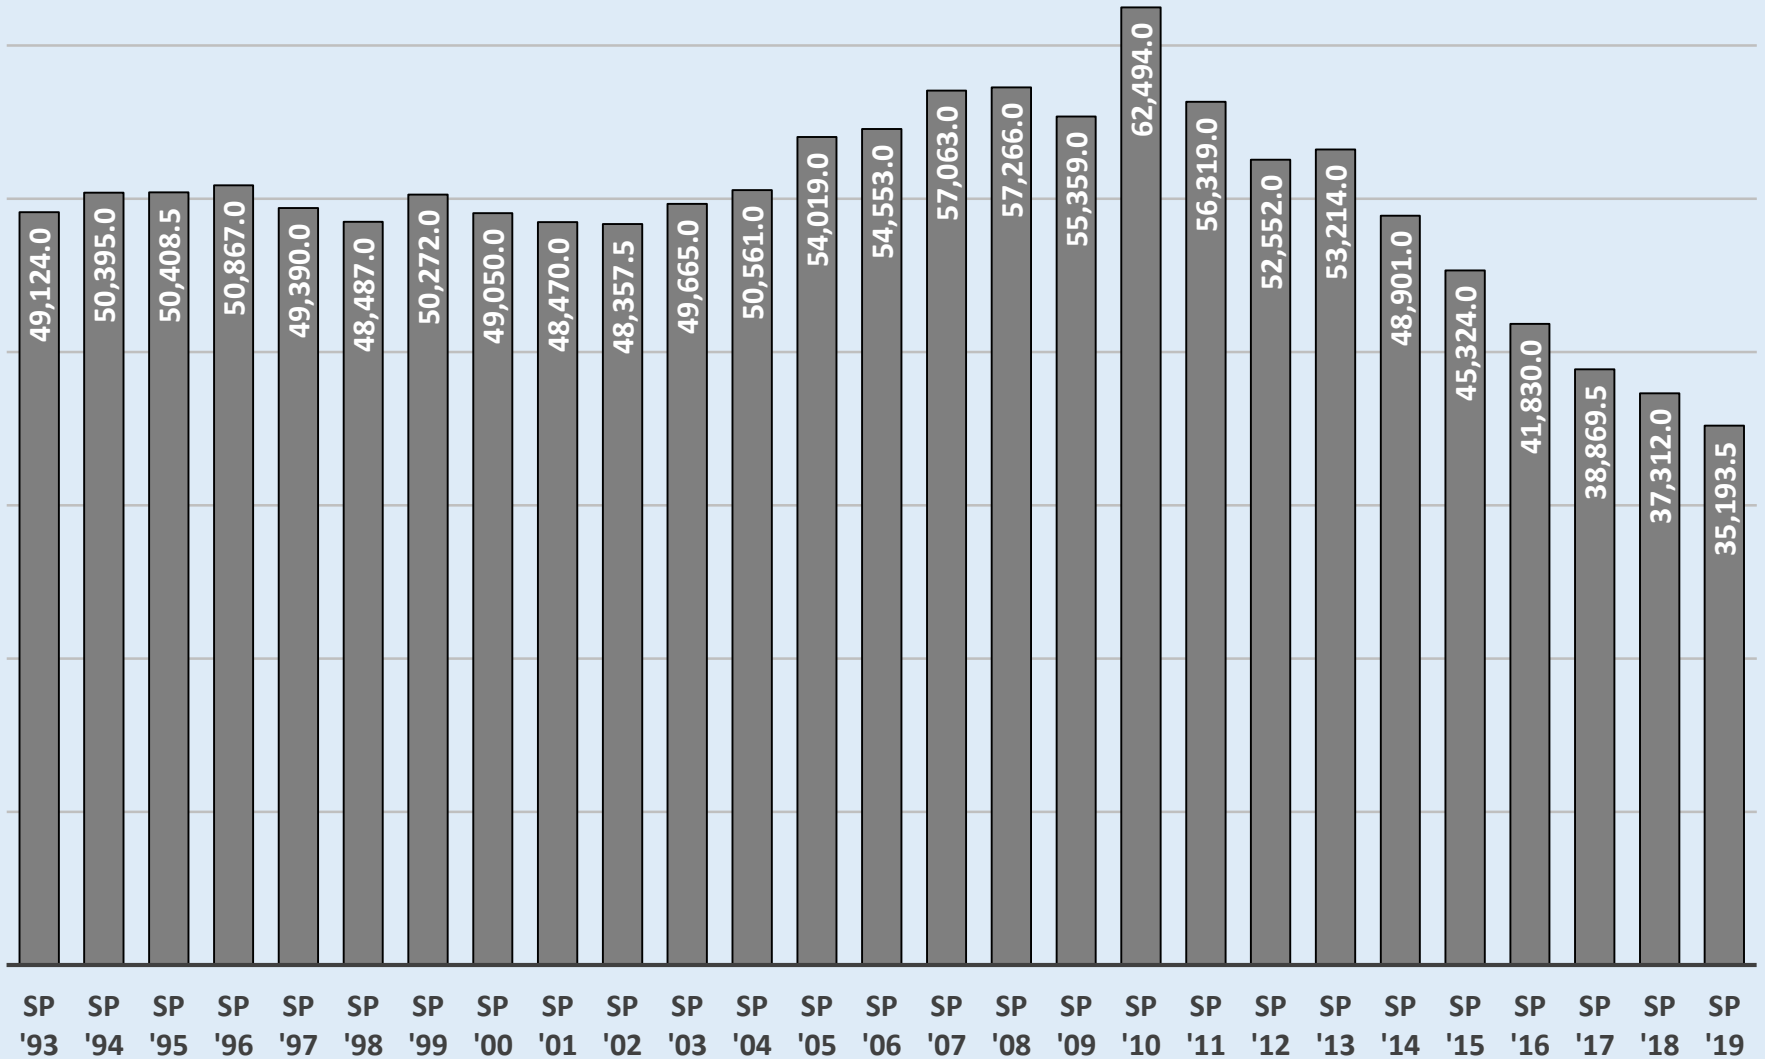

Spring 10th Day Credit Hours

Spring 10th Day Average Credit Hours