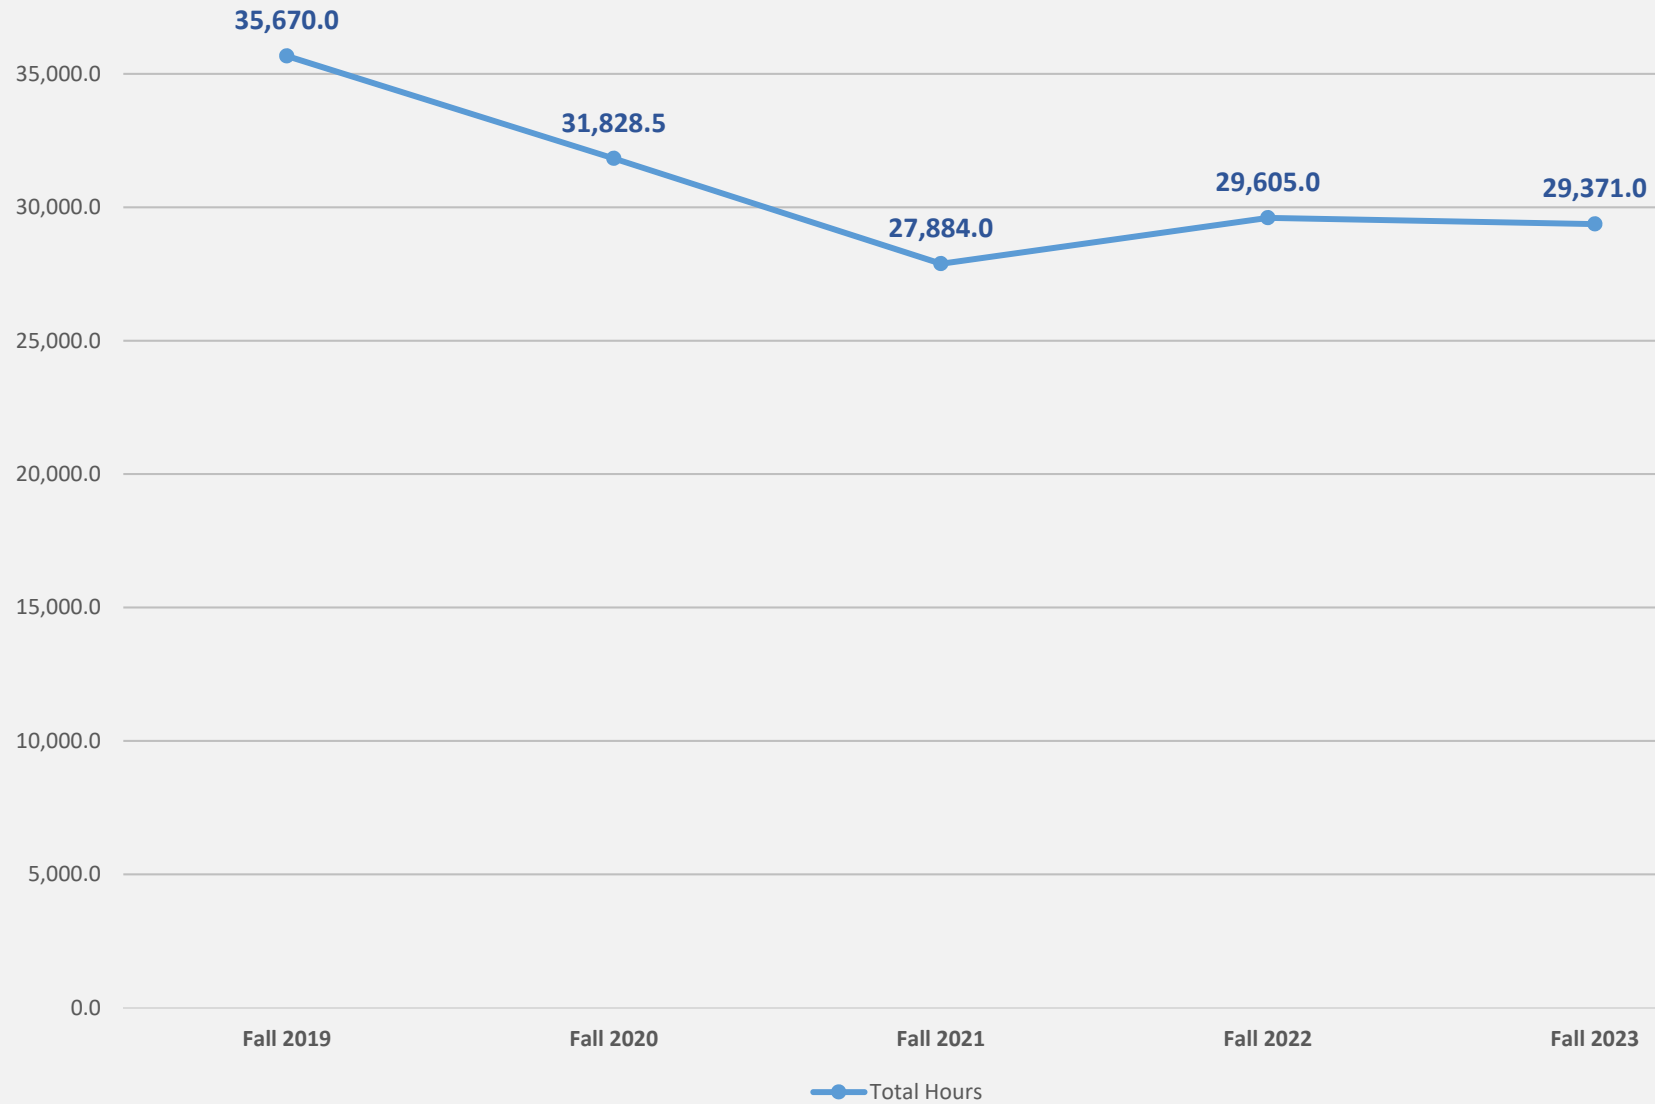

Fall 10th Day Credit Hours

Fall 10th Day Average Credit Hours