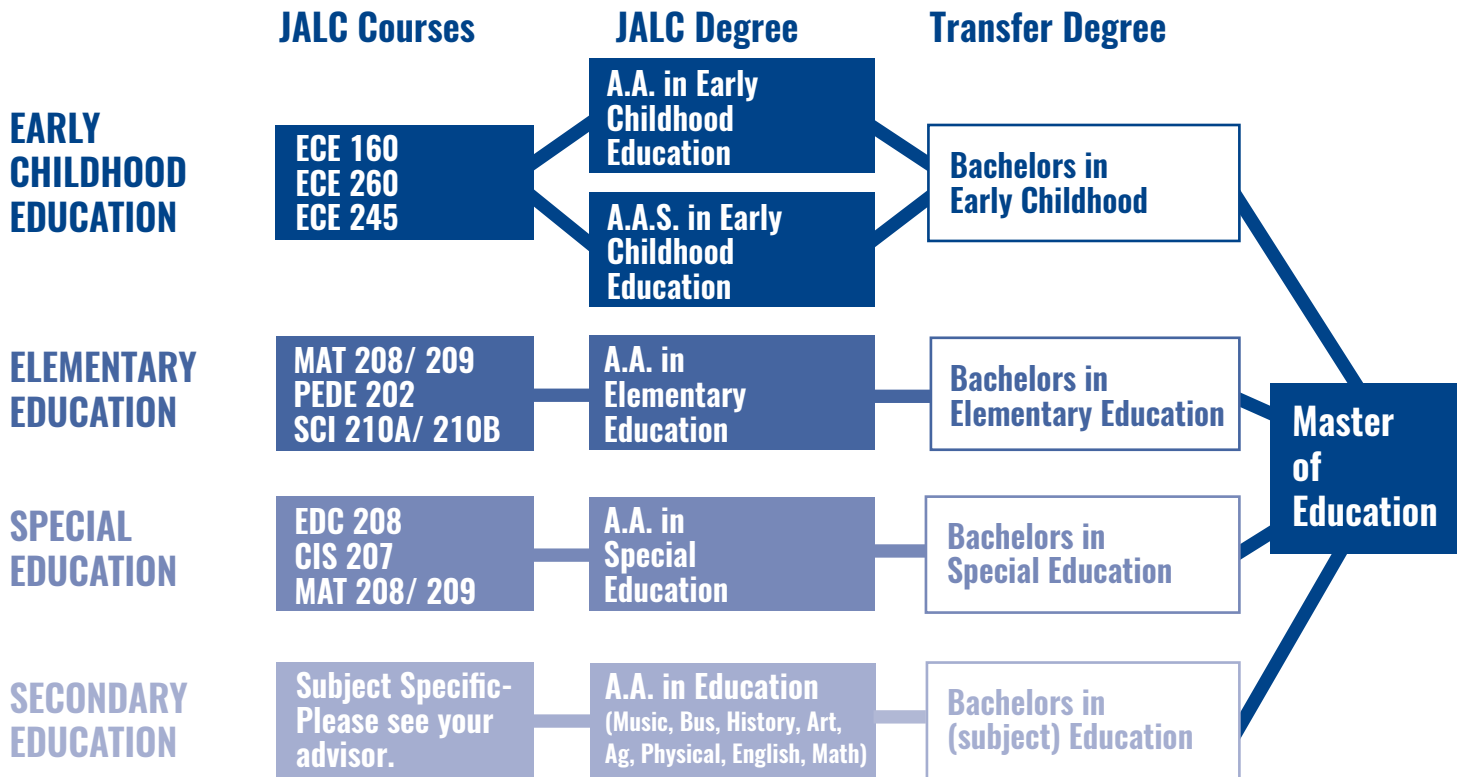

JALC Educators Rising
JALC Healthcare & Public Service Day
Job Shadow Teachers
Tutor

RECOMMENDED DUAL ENROLLMENT COURSES

Grade 11

Grade 12

EARLY CHILDHOOD
EDUCATION

EDC 200
HTH 110
Fine Arts Elective

EDC 202
EDC 203
COM 115

ELEMENTARY
EDUCATION

EDC 200
HTH 110
Fine Arts Elective

EDC 202
EDC 203
COM 115

SPECIAL
EDUCATION

EDC 200
HTH 110
Fine Arts Elective

EDC 202
EDC 203
COM 115

SECONDARY
EDUCATION

EDC 200
Fine Arts Elective
Humanities Elective

EDC 202
EDC 203
Social Science Elective

MAJOR-SPECIFIC COURSES AT JALC

Click Here for more detailed information on each JALC program guide that follows this link: <https://www.jalc.edu/program-guides/>

Click Here for information on articulation agreements between JALC and area Universities that follows this link: <https://www.jalc.edu/academic-advisement/transferring-and-agreements/>